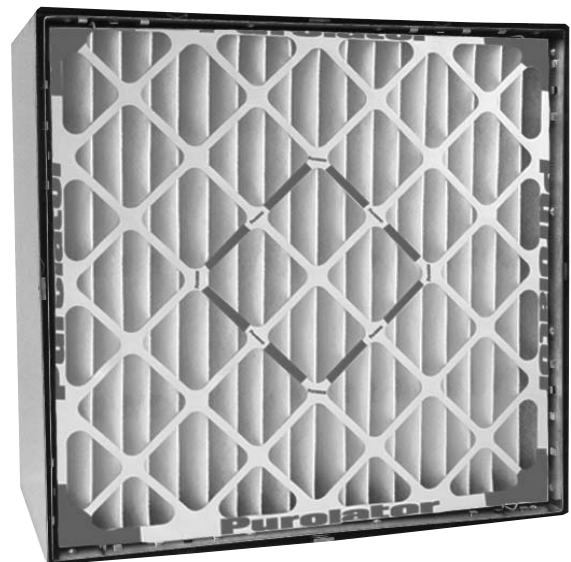

### **Introduction**

The Purolator PURO Frame ASHRAE holding frame is a 3", 16-gauge galvanized steel ASHRAE holding frame that can be used to hold filters individually, or be used in multiple banks. All filters are held in place with individual clips to accommodate a wide variety of filters measuring 1" – 12".

Each PURO Frame is manufactured with several features of construction which support use in a variety of HVAC applications and ensure it will outperform the competition.

### **Size Availability (H" X W")**

24" x 24"

20" x 20"

24" x 12"

**PURO Frame ASHRAE Holding Frame**

**PURO Frame ASHRAE Holding Frame with Filter**

NOTE: PURO Clips information is on the reverse

# PURO-Clips

A set of four **HFFC-AC02** or **HFFC-AC04** may be used to attach a prefilter to the face of a rigid box filter by using an **HFFFC-2312** or **HFFC-AC12** clip arrangement

**HFFC-AC12**

**HFFFC-2312**