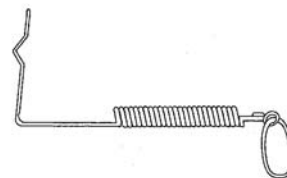

HFFC-2306

Spring clip for 6" rigid box filter