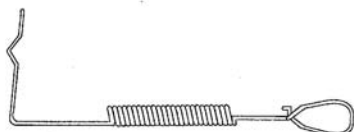

HFFFC-2312