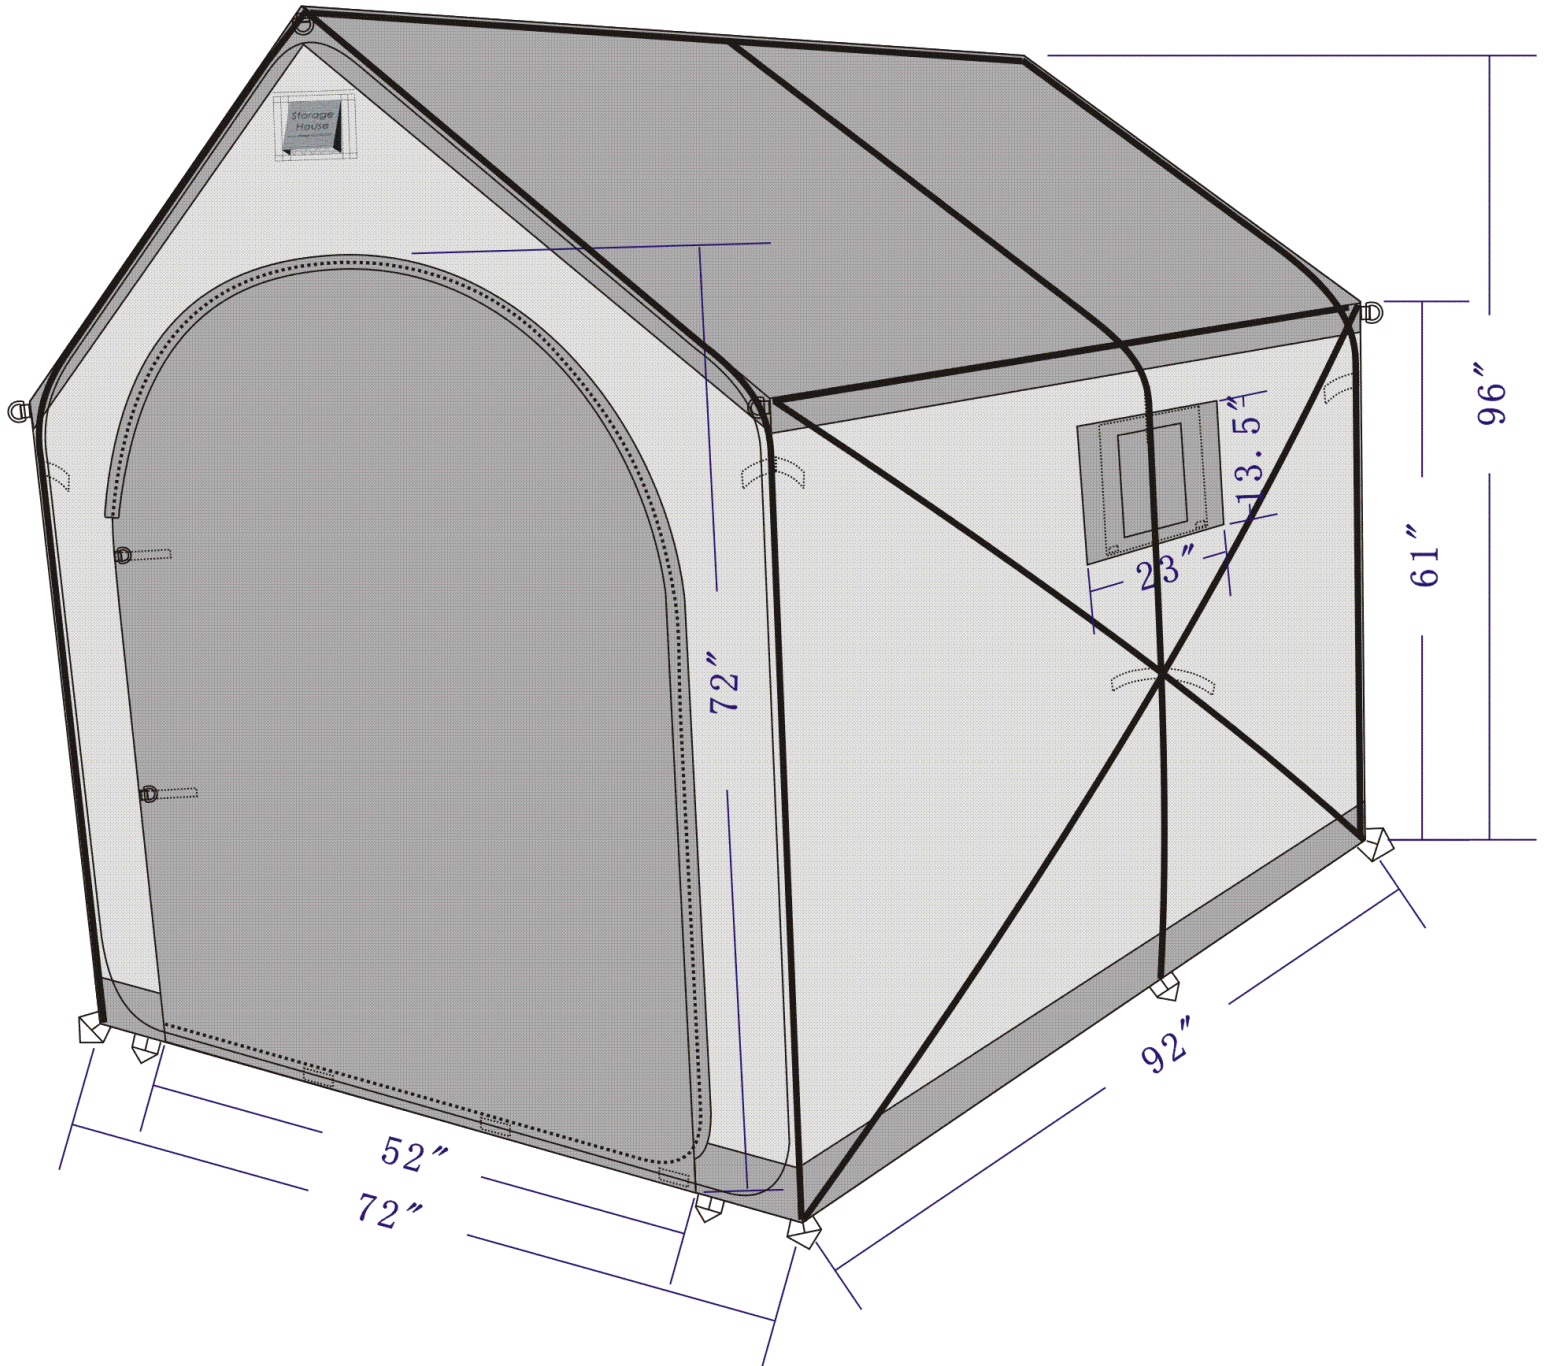

INSERT THE FIBER POLES WITH RED STICKER TO THE FIBER POLES THAT HAS CONNECTORS WITH RED STICKERS

INSERT THE FIBER POLES WITH BLUE STICKER TO THE FIBERS POLE THAT HAS CONNECTORS WITH BLUE STICKERS

INSERT THE FIBER POLES WITH GREEN STICKERS TO THE GREEN WEBBING POCKETS ON EACH OF THE 2 SIDES

INSERT THE FIBER POLES WITH BLUE STICKER TO THE FIBERS POLE THAT HAS CONNECTORS WITH WHITE STICKERS

INSERT THE FIBER POLES WITH BLUE STICKER TO THE FIBERS POLE THAT HAS CONNECTORS WITH YELLOW STICKERS

INSERT THE FIBER POLES WITH GREEN STICKERS TO THE GREEN WEBBING POCKETS ON EACH OF THE 2 SIDES

StorageHouse XX-Large Dimensions

Front Side Dimensions

StorageHouse XX-Large Dimensions

Rear Side Dimensions