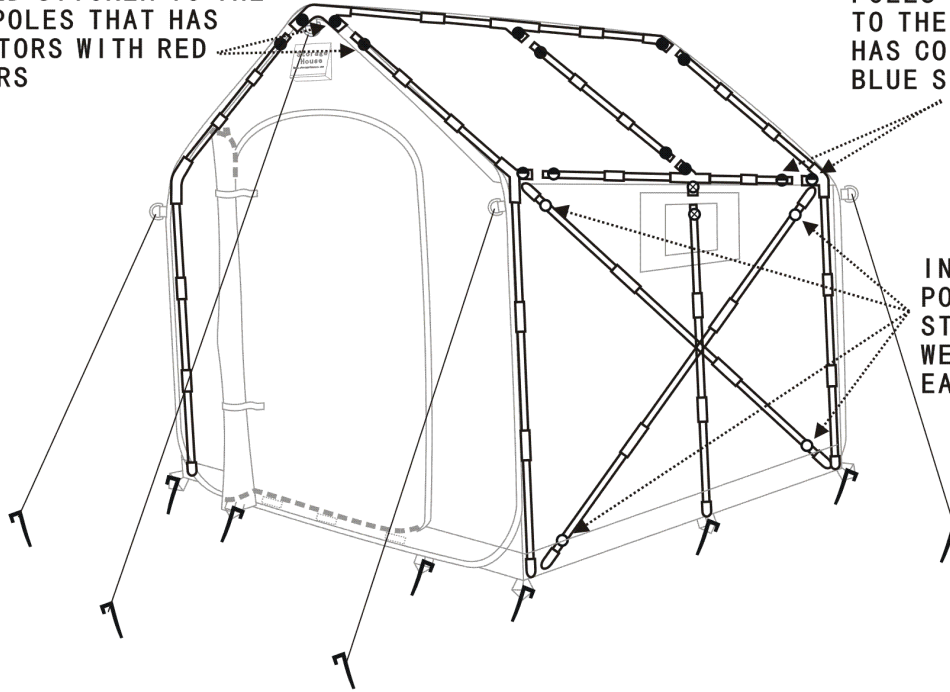

INSERT THE FIBER POLES WITH RED STICKER TO THE FIBER POLES THAT HAS CONNECTORS WITH RED STICKERS

INSERT THE FIBER POLES WITH BLUE STICKER TO THE FIBERS POLE THAT HAS CONNECTORS WITH BLUE STICKERS

INSERT THE FIBER POLES WITH GREEN STICKERS TO THE GREEN WEBBING POCKETS ON EACH OF THE 2 SIDES

INSERT THE FIBER POLES WITH BLUE STICKER TO THE FIBERS POLE THAT HAS CONNECTORS WITH WHITE STICKERS

INSERT THE FIBER POLES WITH BLUE STICKER TO THE FIBERS POLE THAT HAS CONNECTORS WITH YELLOW STICKERS

INSERT THE FIBER POLES WITH GREEN STICKERS TO THE GREEN WEBBING POCKETS ON EACH OF THE 2 SIDES

StorageHouse XX-Large Dimensions

Front Side Dimensions

StorageHouse XX-Large Dimensions

Rear Side Dimensions