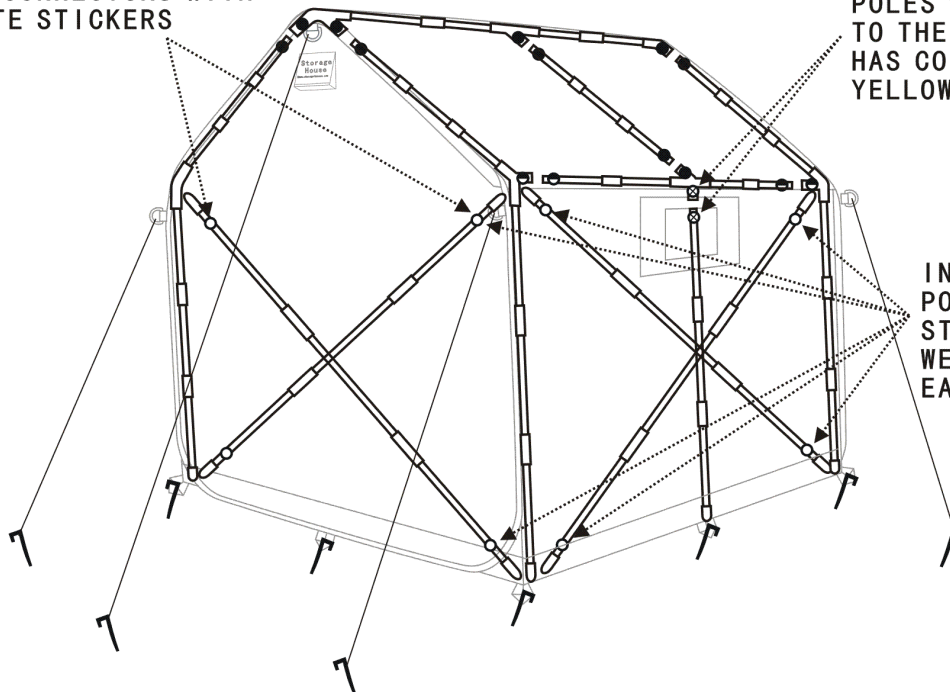

INSERT THE FIBER POLES WITH RED STICKER TO THE FIBER POLES THAT HAS CONNECTORS WITH RED STICKERS

INSERT THE FIBER POLES WITH BLUE STICKER TO THE FIBERS POLE THAT HAS CONNECTORS WITH BLUE STICKERS

INSERT THE FIBER POLES WITH GREEN STICKERS TO THE GREEN WEBBING POCKETS ON EACH OF THE 2 SIDES

INSERT THE FIBER POLES WITH BLUE STICKER TO THE FIBERS POLE THAT HAS CONNECTORS WITH WHITE STICKERS

INSERT THE FIBER POLES WITH BLUE STICKER TO THE FIBERS POLE THAT HAS CONNECTORS WITH YELLOW STICKERS

INSERT THE FIBER POLES WITH GREEN STICKERS TO THE GREEN WEBBING POCKETS ON EACH OF THE 2 SIDES

StorageHouse XX-Large Dimensions

Front Side Dimensions

StorageHouse XX-Large Dimensions

Rear Side Dimensions