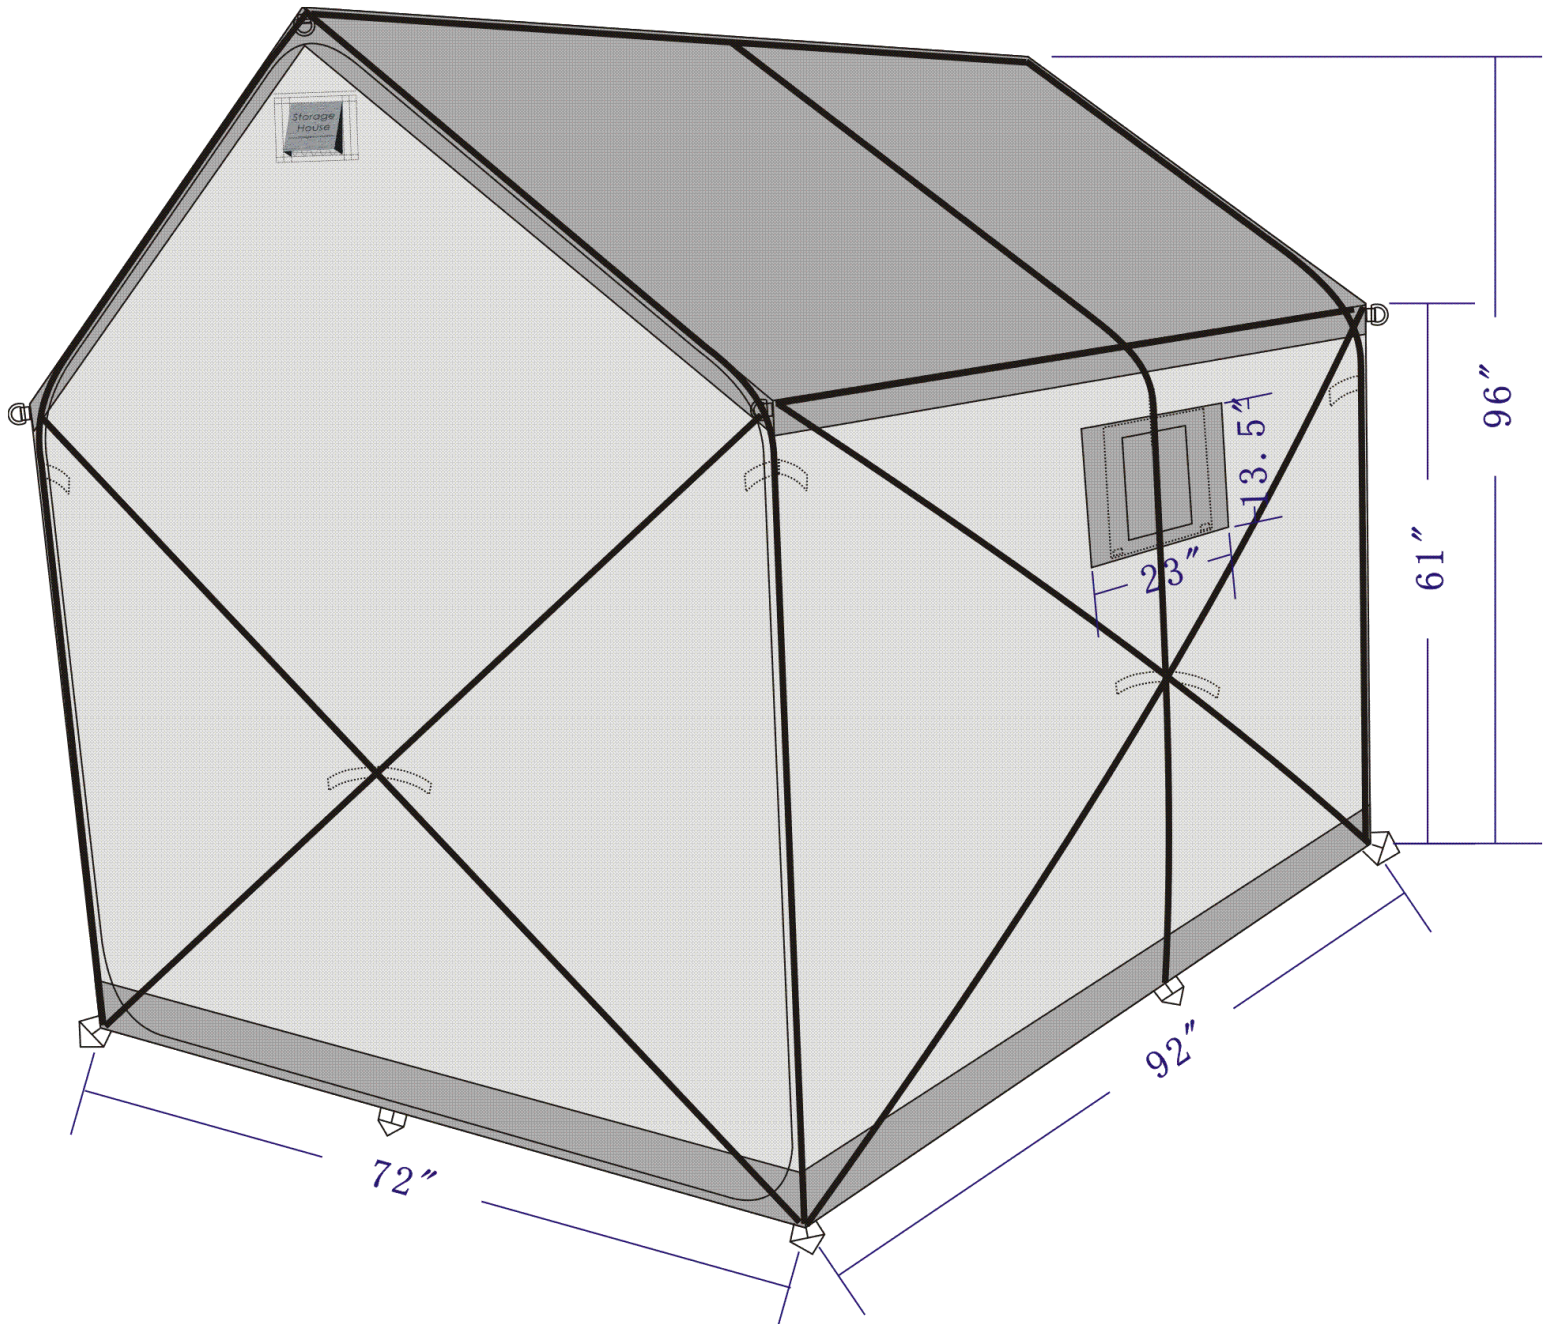

INSERT THE FIBER POLES WITH RED STICKER TO THE FIBER POLES THAT HAS CONNECTORS WITH RED STICKERS

INSERT THE FIBER POLES WITH BLUE STICKER TO THE FIBERS POLE THAT HAS CONNECTORS WITH BLUE STICKERS

INSERT THE FIBER POLES WITH GREEN STICKERS TO THE GREEN WEBBING POCKETS ON EACH OF THE 2 SIDES

INSERT THE FIBER POLES WITH BLUE STICKER TO THE FIBERS POLE THAT HAS CONNECTORS WITH WHITE STICKERS

INSERT THE FIBER POLES WITH BLUE STICKER TO THE FIBERS POLE THAT HAS CONNECTORS WITH YELLOW STICKERS

INSERT THE FIBER POLES WITH GREEN STICKERS TO THE GREEN WEBBING POCKETS ON EACH OF THE 2 SIDES

StorageHouse XX-Large Dimensions

Front Side Dimensions

StorageHouse XX-Large Dimensions

Rear Side Dimensions