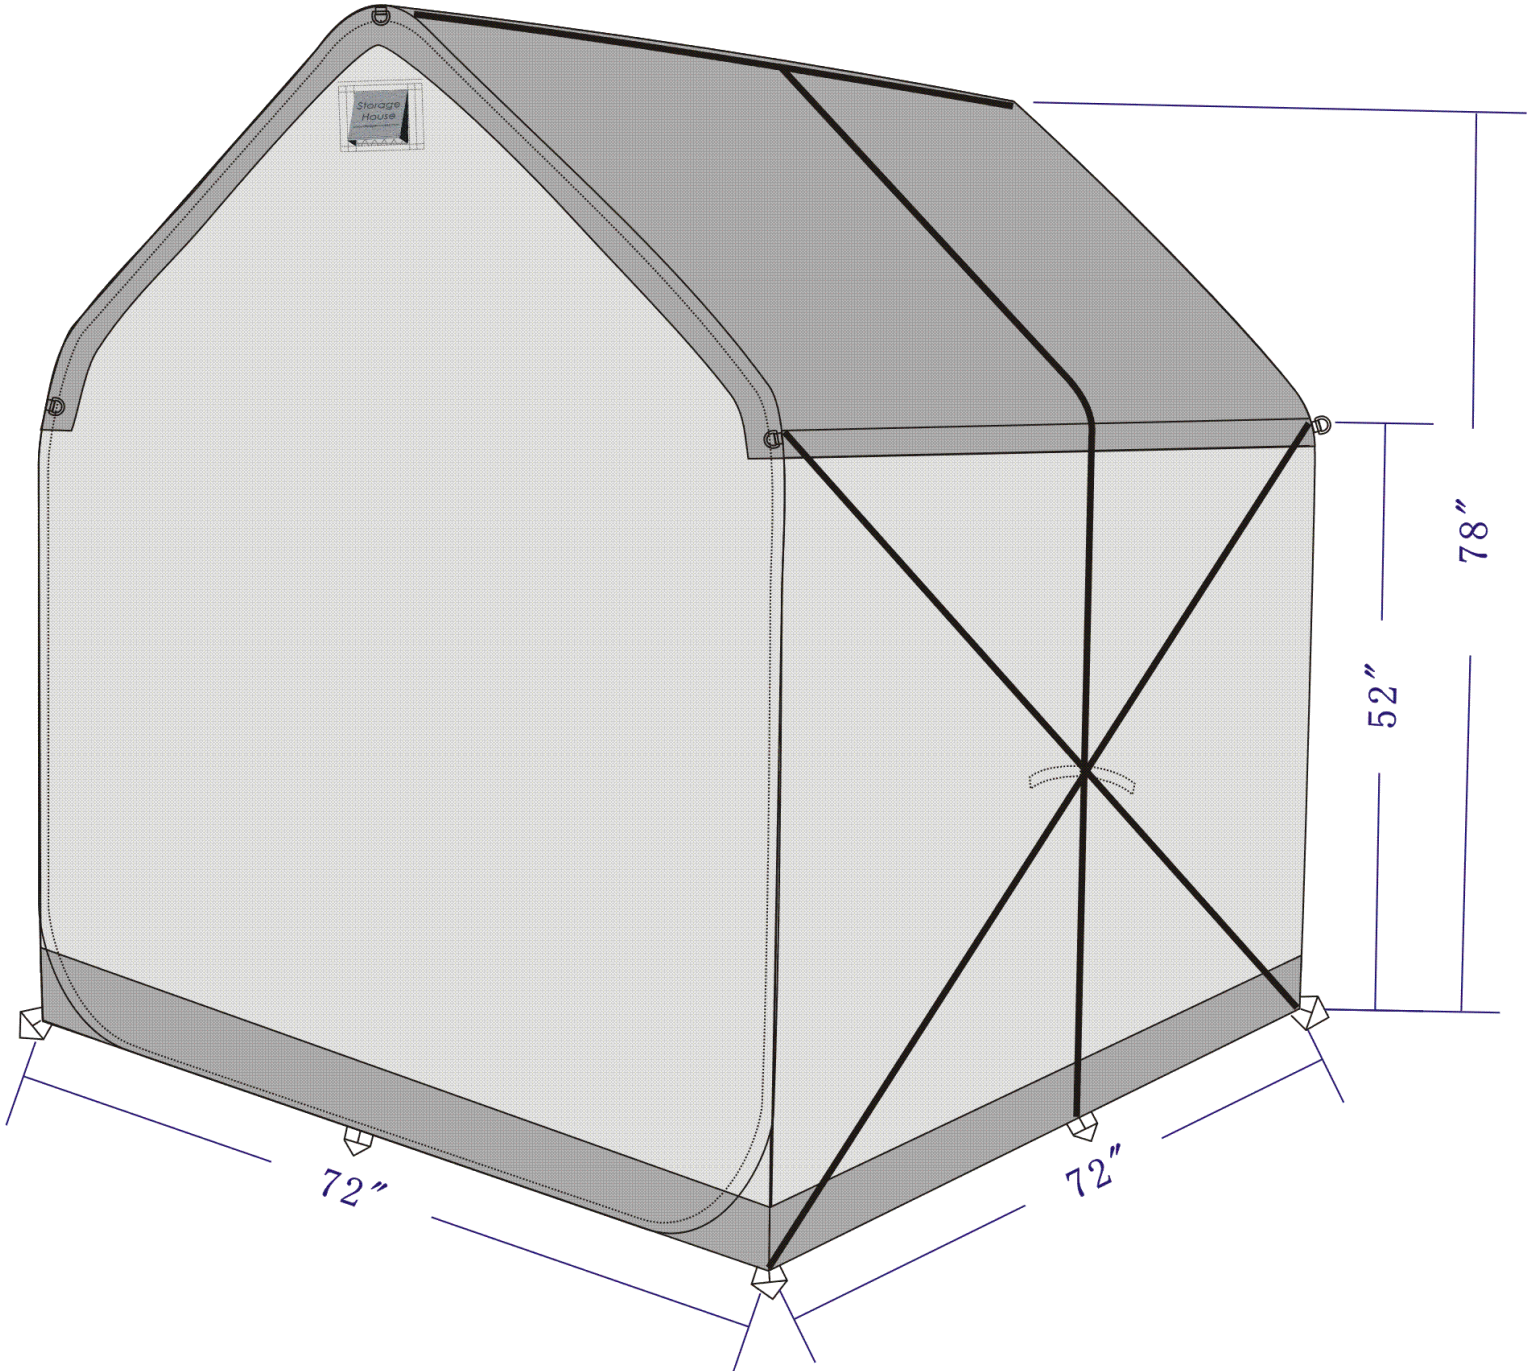

# StorageHouse X-Large Set-Up

INSERT THE FIBER POLES WITH RED STICKER TO THE HORIZONTAL FIBER POLE THAT HAS CONNECTOR WITH RED STICKERS

INSERT THE FIBER POLES WITH GREEN STICKERS TO THE GREEN WEBBING POCKETS ON EACH OF THE 2 SIDES

# StorageHouse X-Large Dimensions

Front Side Dimensions

# StorageHouse X-Large Dimensions

Rear Side Dimensions