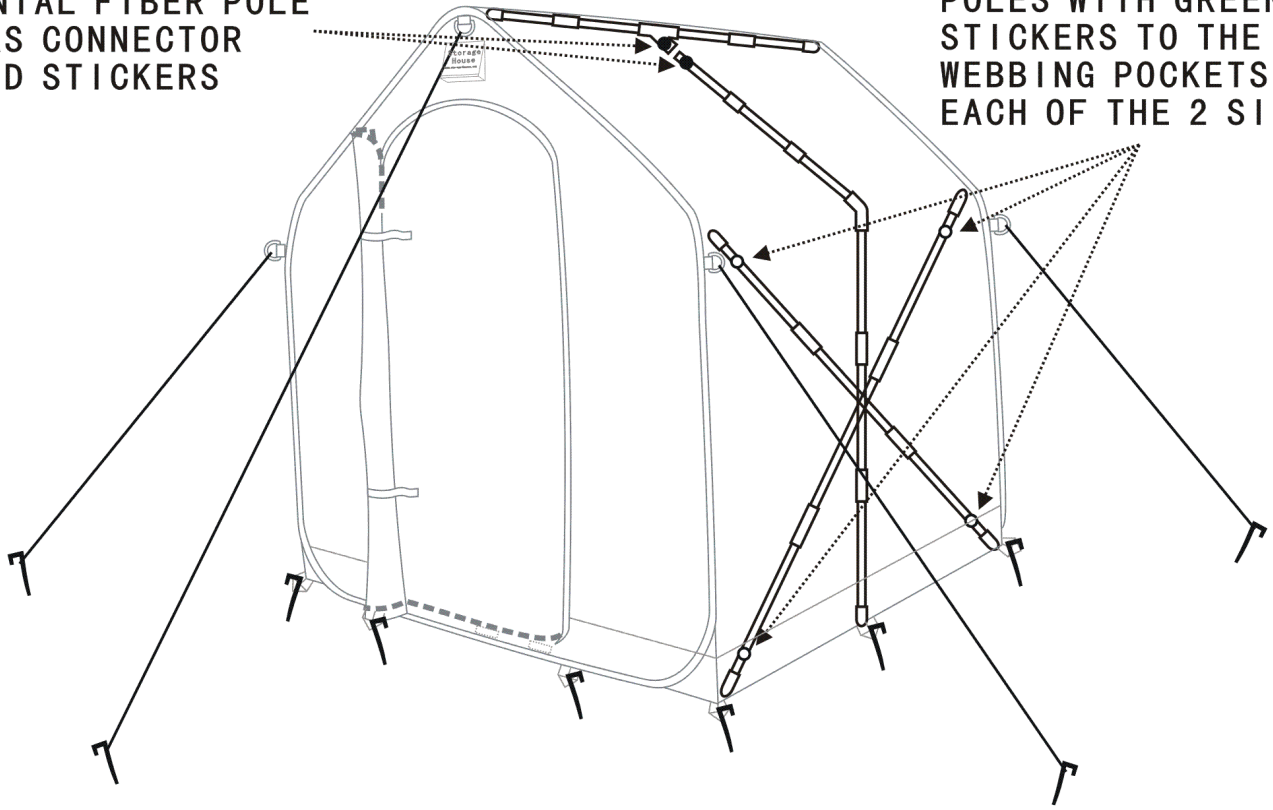

# StorageHouse X-Large Set-Up

INSERT THE FIBER POLES WITH RED STICKER TO THE HORIZONTAL FIBER POLE THAT HAS CONNECTOR WITH RED STICKERS

INSERT THE FIBER POLES WITH GREEN STICKERS TO THE GREEN WEBBING POCKETS ON EACH OF THE 2 SIDES

# StorageHouse X-Large Dimensions

Front Side Dimensions

# StorageHouse X-Large Dimensions

Rear Side Dimensions