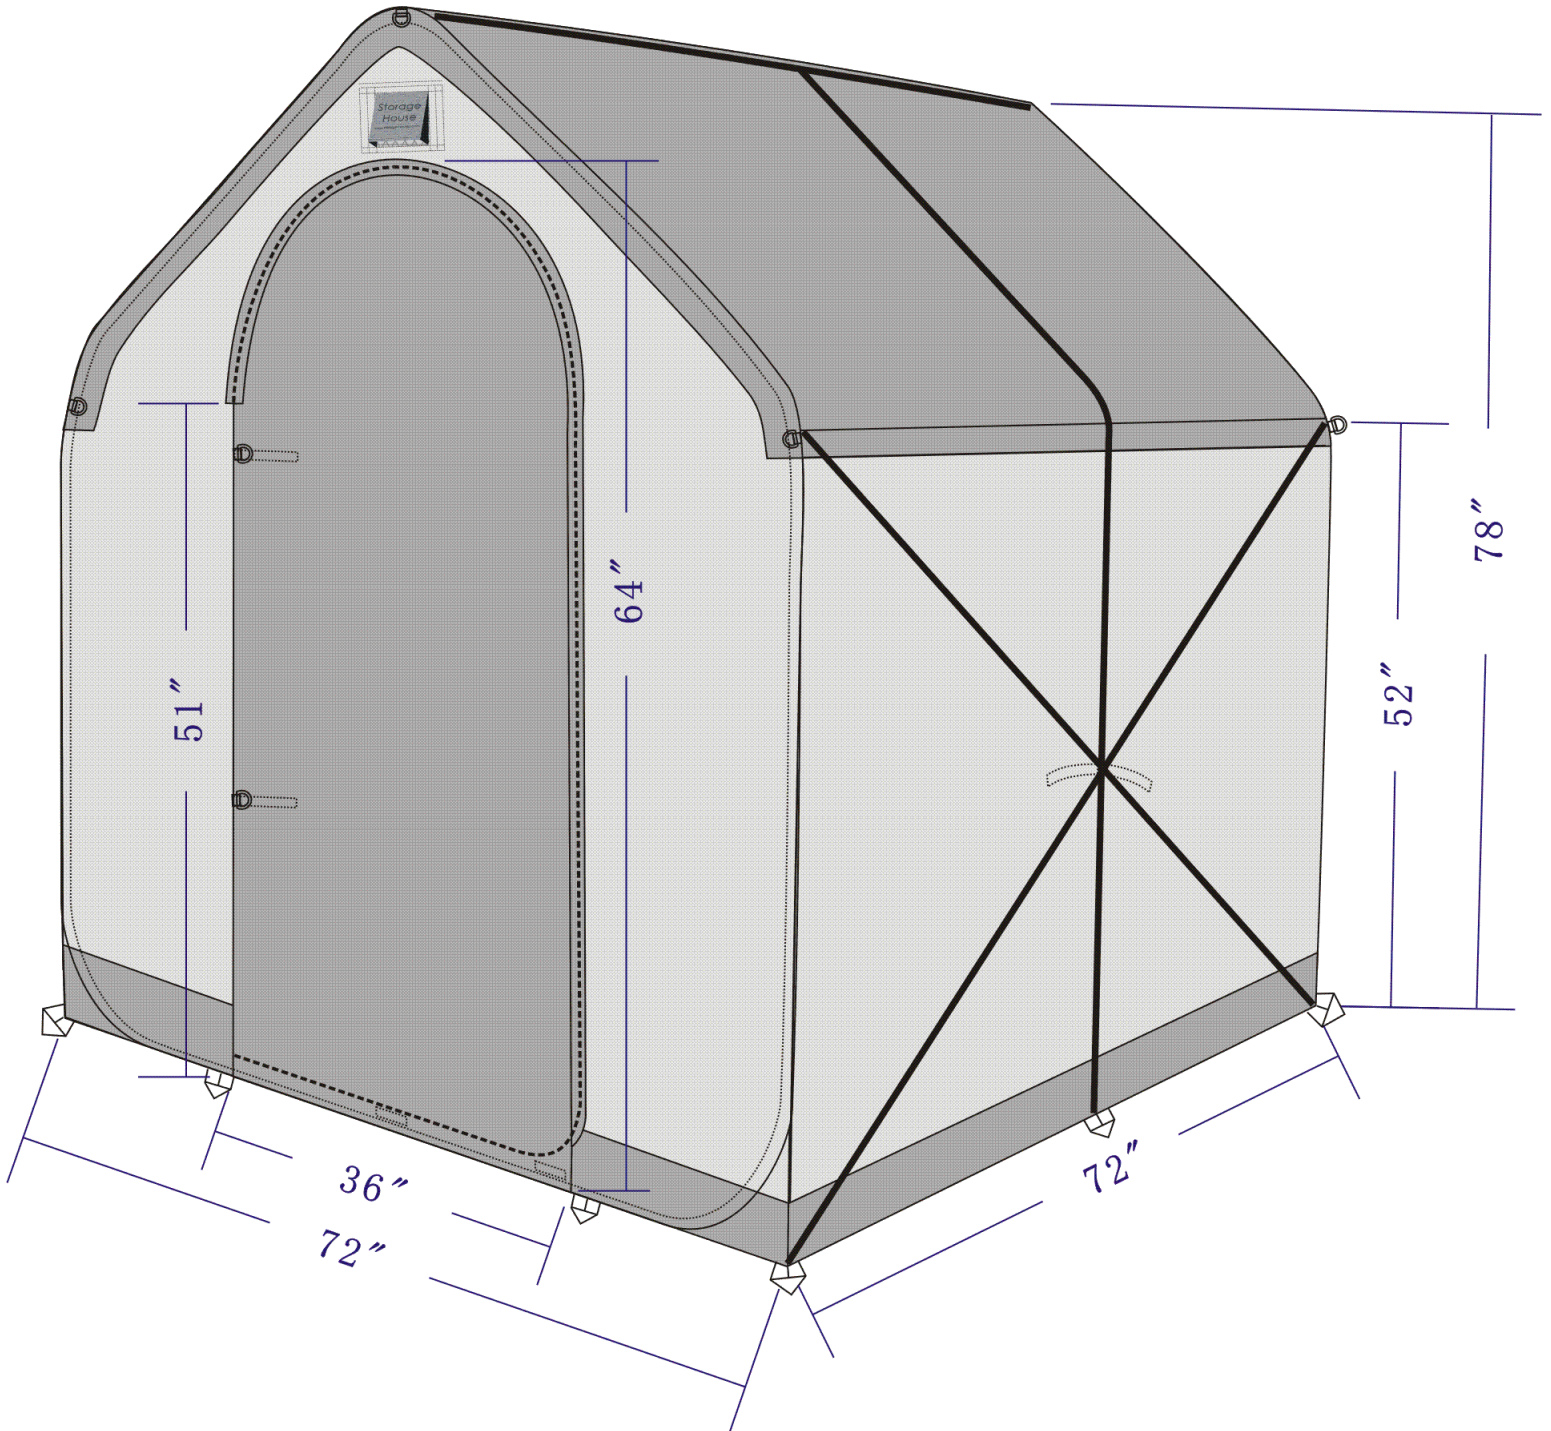

# StorageHouse X-Large Set-Up

INSERT THE FIBER POLES WITH RED STICKER TO THE HORIZONTAL FIBER POLE THAT HAS CONNECTOR WITH RED STICKERS

INSERT THE FIBER POLES WITH GREEN STICKERS TO THE GREEN WEBBING POCKETS ON EACH OF THE 2 SIDES

# StorageHouse X-Large Dimensions

Front Side Dimensions

# StorageHouse X-Large Dimensions

Rear Side Dimensions